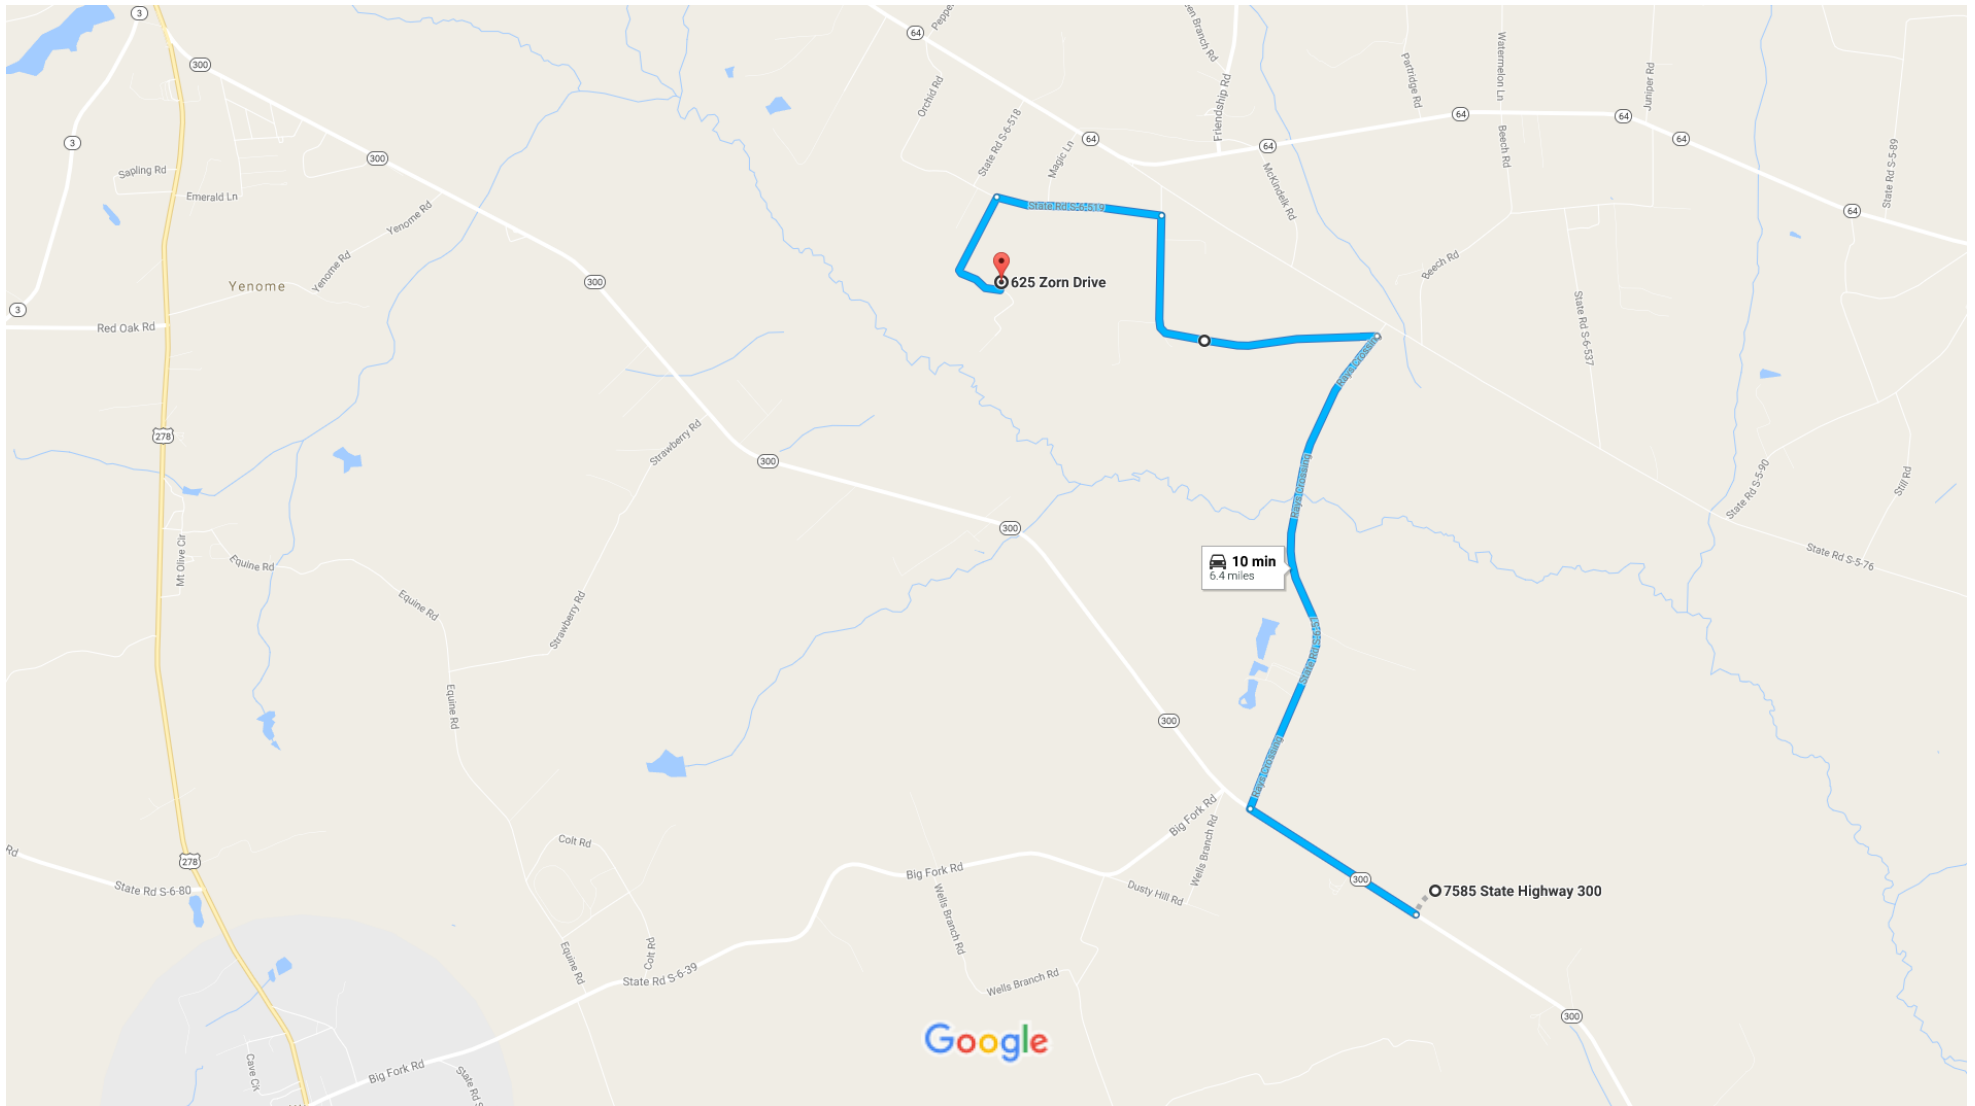

7585 State Highway 300, Ulmer, SC 29849 to 625 Zorn Drive, Barnwell, SC 29812

Drive 6.4 miles, 10 min

Directions from Blackwater Lodge to Hank's Deer Processing

7585 State Highway 300

Ulmer, SC 29849

-  1. Head northwest on State Hwy 300 toward Rays Crossing/State Rd S-6-57 0.9 mi
-  2. Turn right onto Rays Crossing/State Rd S-6-57 2.5 mi
-  3. Turn left onto Blossom Rd 1.6 mi
-  4. Turn left onto Pheasant Rd/State Rd S-6-519 0.8 mi
-  5. Turn left onto Zorn Dr 0.6 mi
 Destination will be on the left

625 Zorn Drive

Barnwell, SC 29812

These directions are for planning purposes only. You may find that construction projects, traffic, weather, or other events may cause conditions to differ from the map results, and you should plan your route accordingly. You must obey all signs or notices regarding your route.